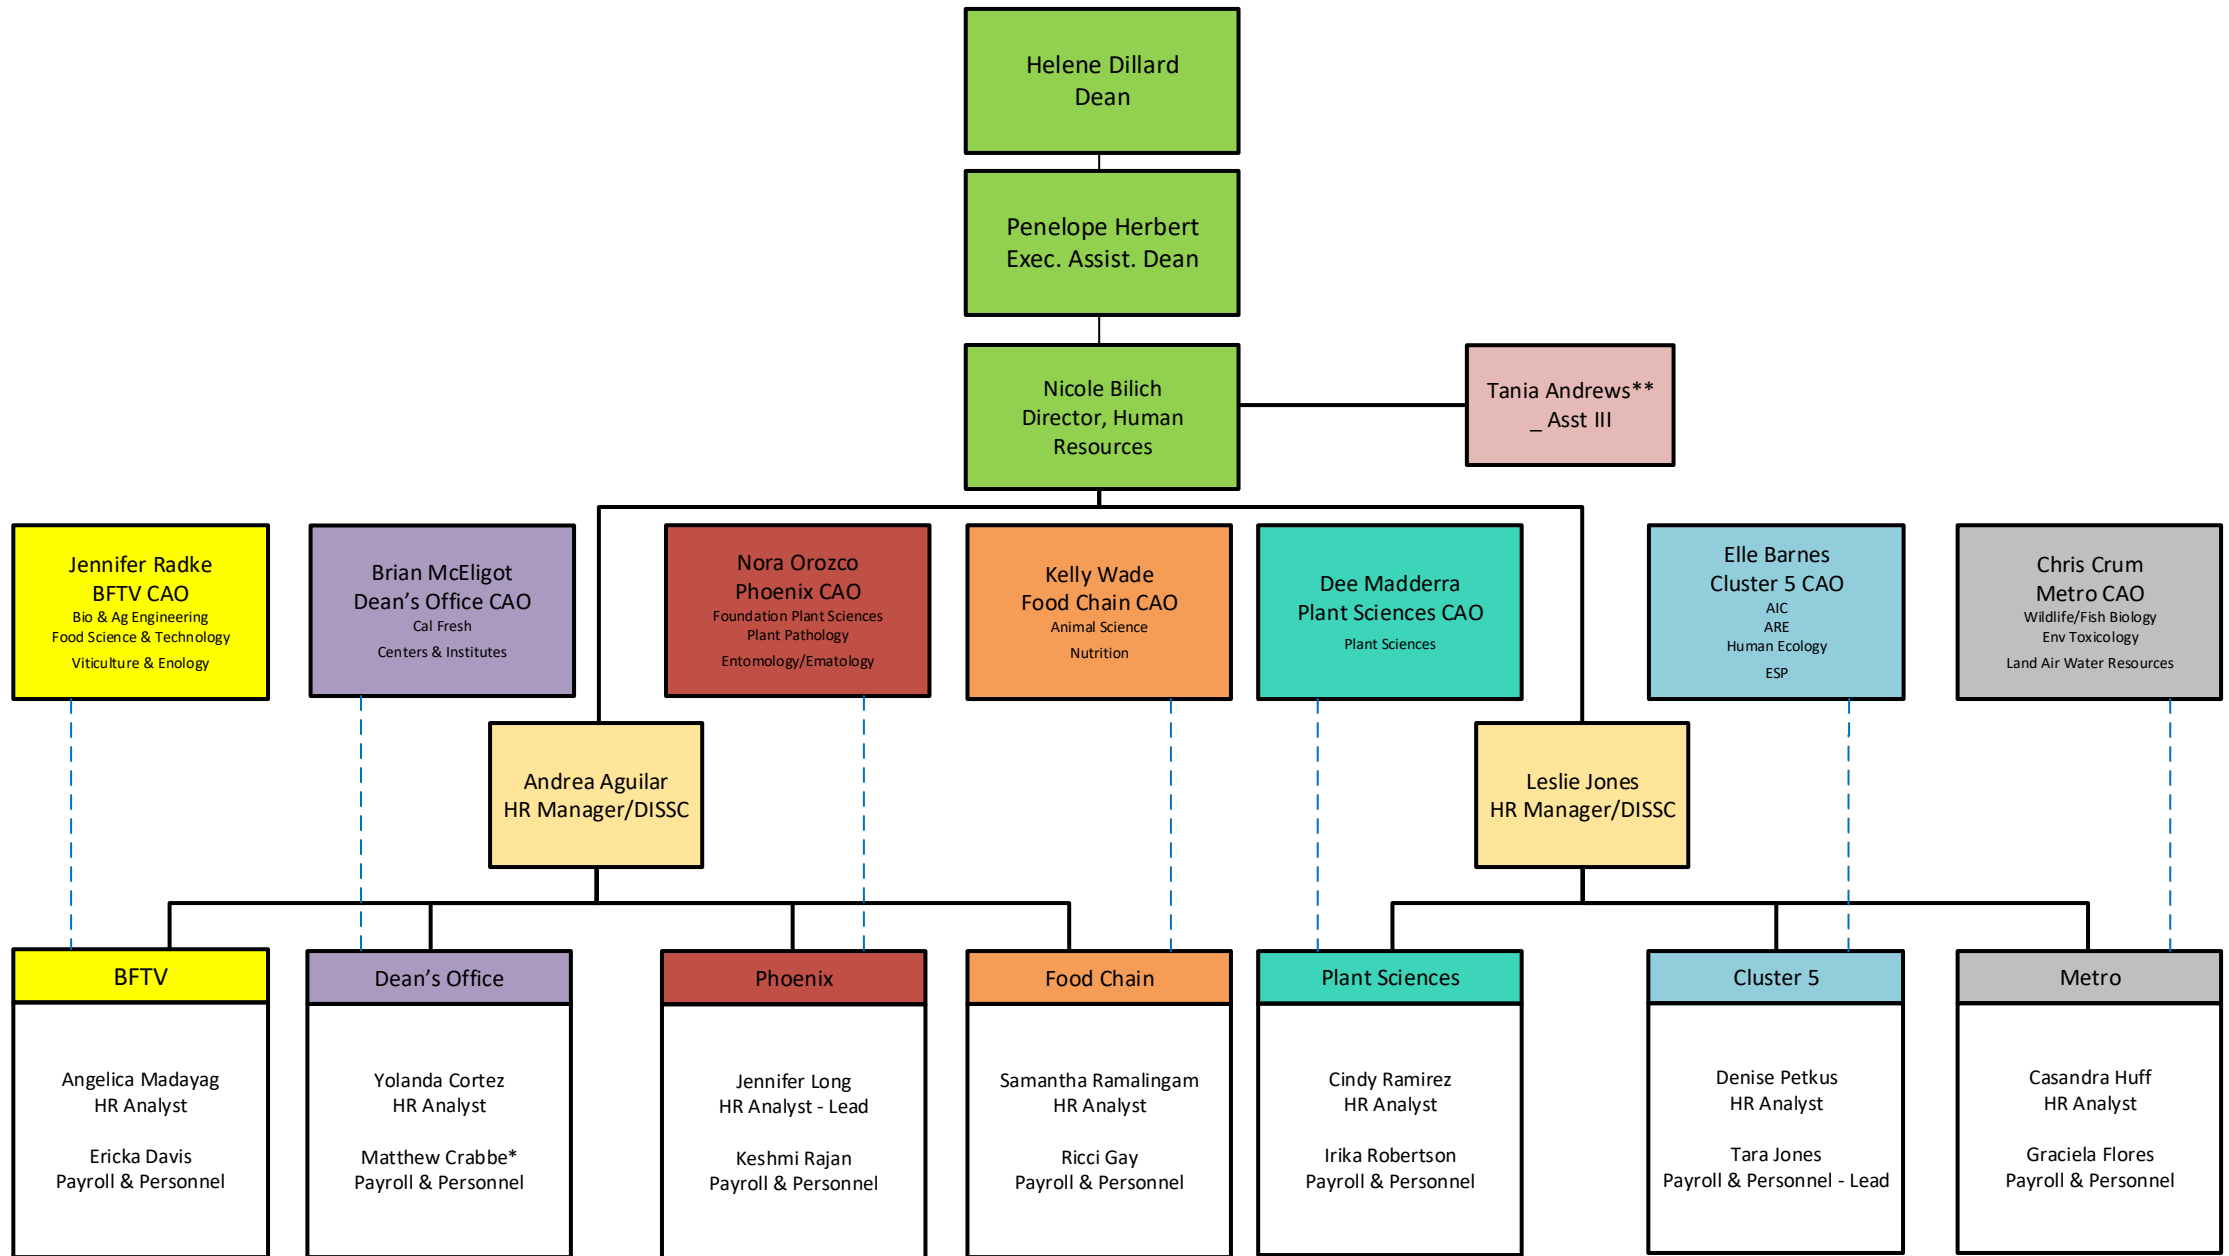

College of Agricultural and Environmental Sciences

Human Resources and Distributed Shared Services Center (DiSSC)

*Split 50/50 between Dean's Office and BFTV

** Split 50/50 between HR and Dean's Office