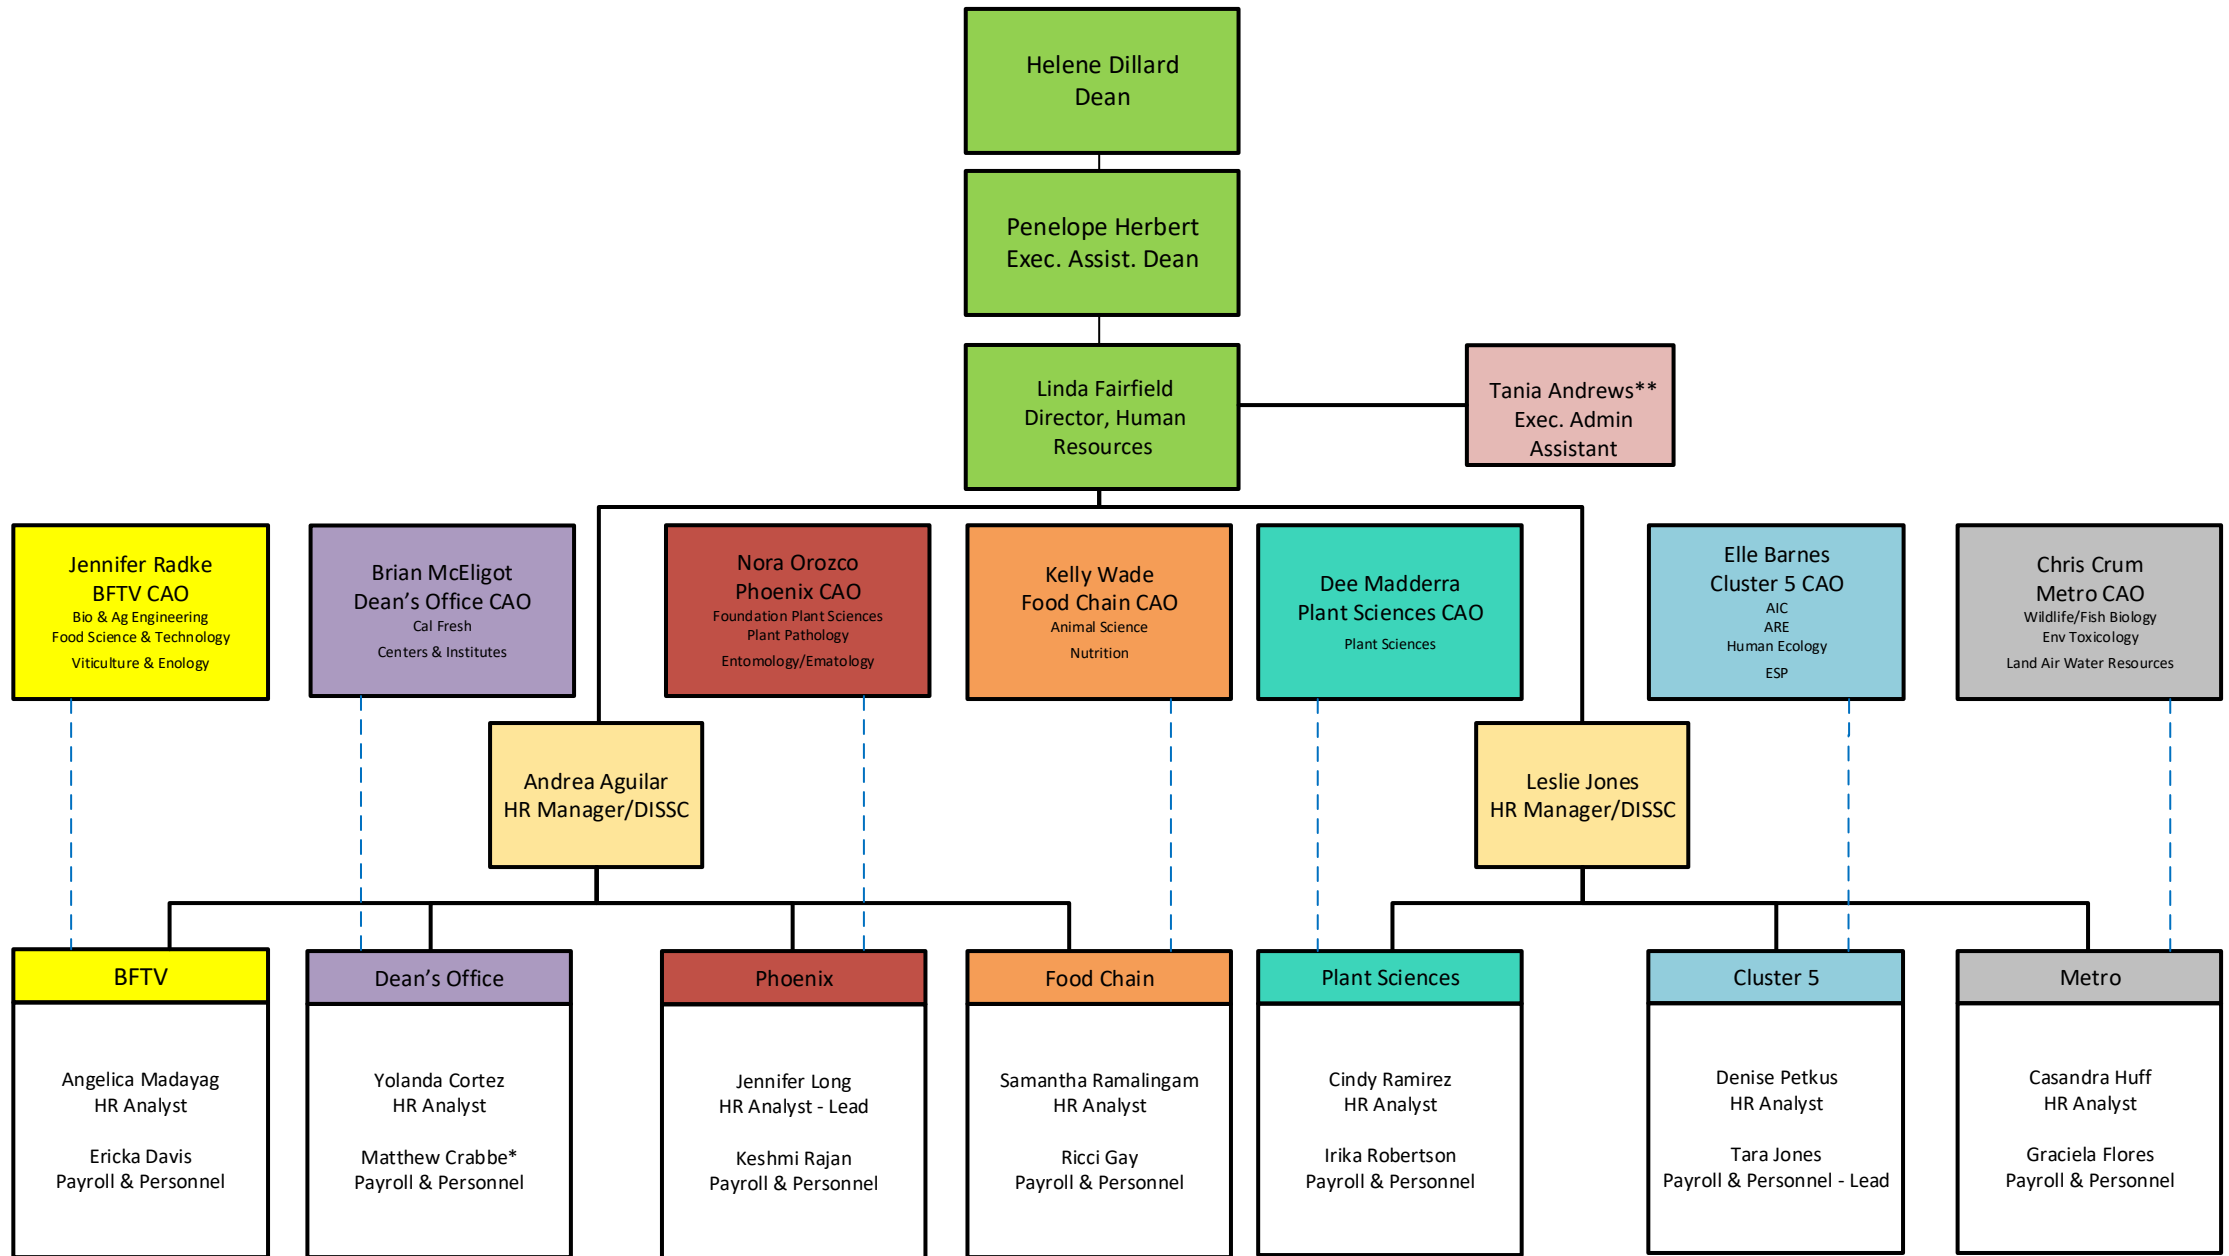

# College of Agricultural and Environmental Sciences

## Human Resources and Distributed Shared Services Center (DiSSC)

\*Split 50/50 between Dean's Office and BFTV

\*\* Split 50/50 between HR and Dean's Office